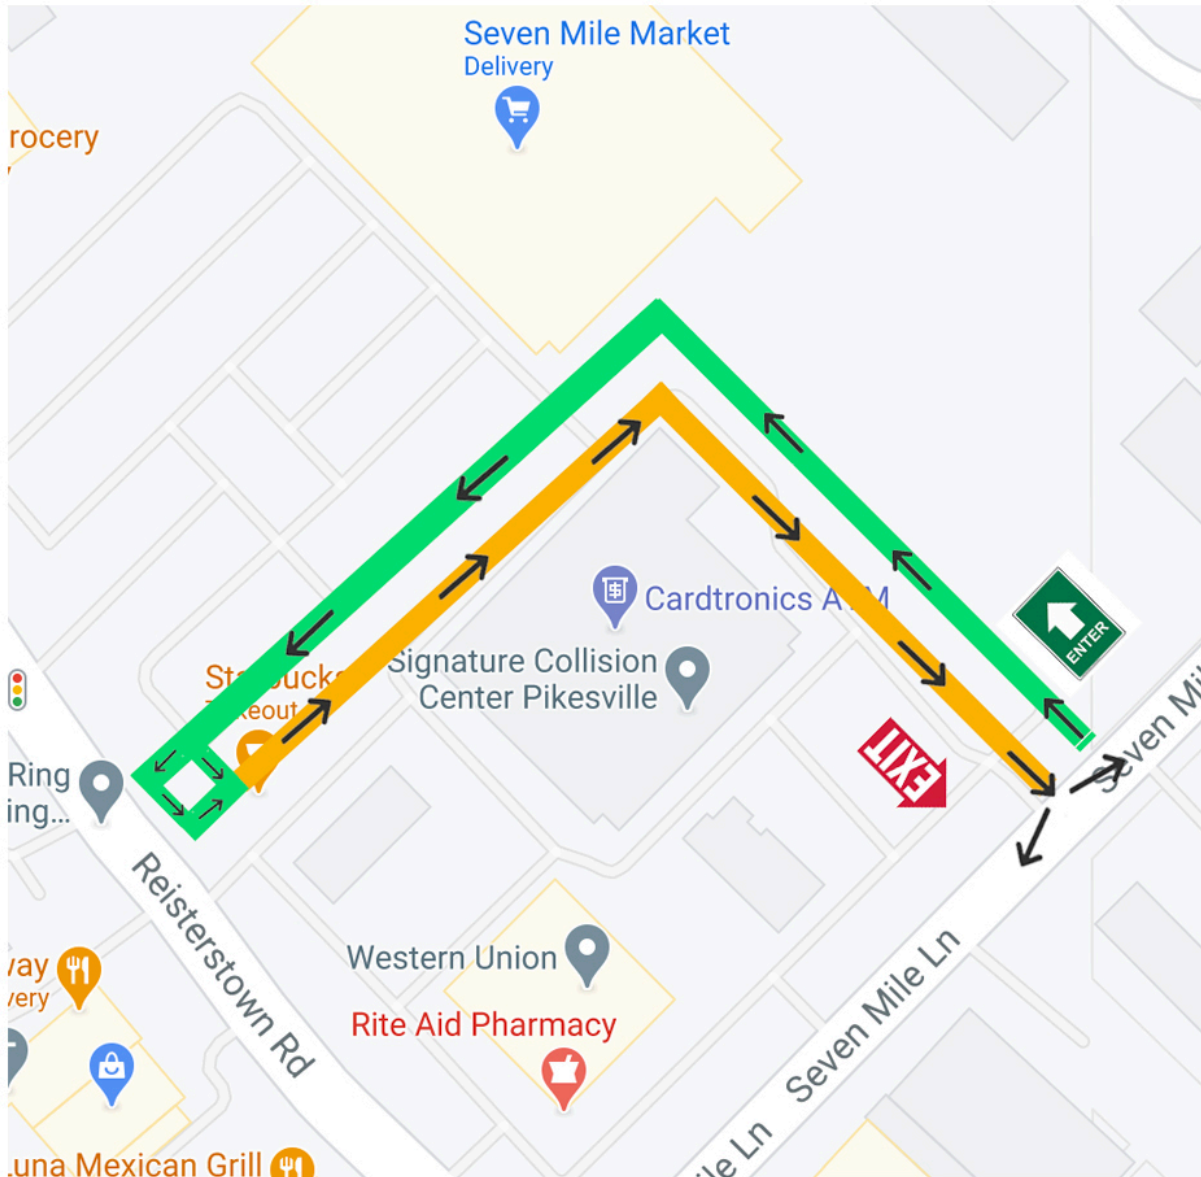

Please enter via 7 mile lane, right turn only

Follow the green arrows up and through 7 Mile parking lot

Continue around and down through Collision Center parking lot

Follow the yellow exit path to exit 7 mile lane